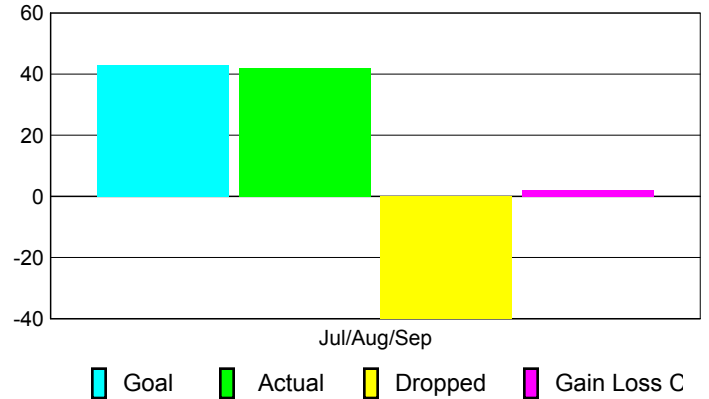

Membership Results 2010-2011

Goal, New, Dropped, Gain/Loss